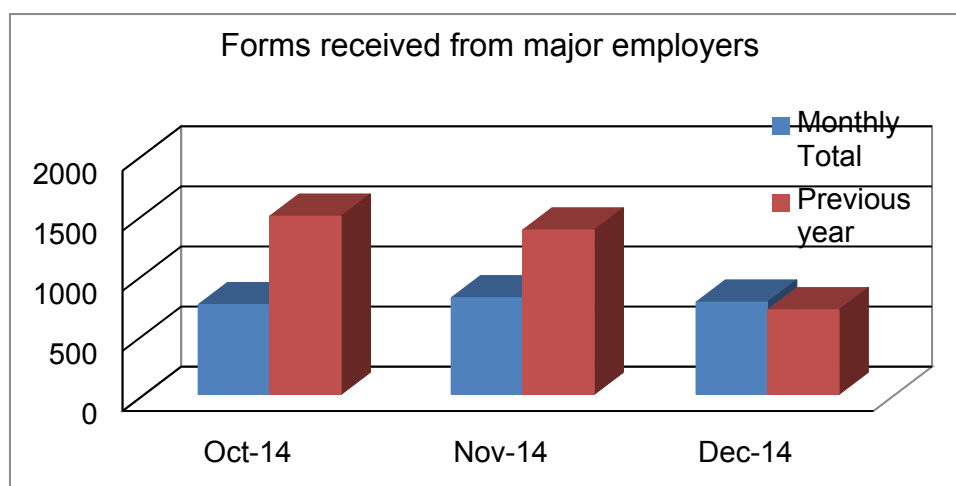

Data Quality Statistics
1 October 2014 – 31 December 2014

	Overall Total	Previous Year
October 2014	17512	22746
November 2014	14895	17249
December 2014	15452	15163

	Overall Scanned	Indexing errors	% error rate
October 2014	17512	33	0.19
November 2014	14895	20	0.13
December 2014	15452	22	0.14

	Monthly Total	Previous year
October 14	747	1483
November 14	804	1368
December 14	768	704

Microfiche Statistics

	Images Scanned	No of UPM Records updated
Oct-14	4832	211
Nov-14	7247	321
Dec-14	6735	286
