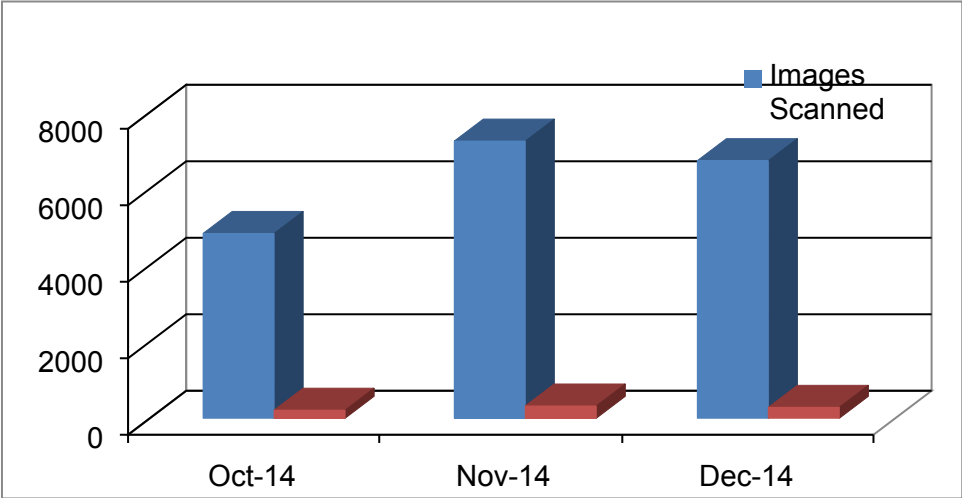

Data Quality Statistics
1 October 2014 – 31 December 2014

	Overall Total	Previous Year
October 2014	17512	22746
November 2014	14895	17249
December 2014	15452	15163

	Overall Scanned	Indexing errors	% error rate
October 2014	17512	33	0.19
November 2014	14895	20	0.13
December 2014	15452	22	0.14

	Monthly Total	Previous year
October 14	747	1483
November 14	804	1368
December 14	768	704

Microfiche Statistics

	Images Scanned	No of UPM Records updated
Oct-14	4832	211
Nov-14	7247	321
Dec-14	6735	286
