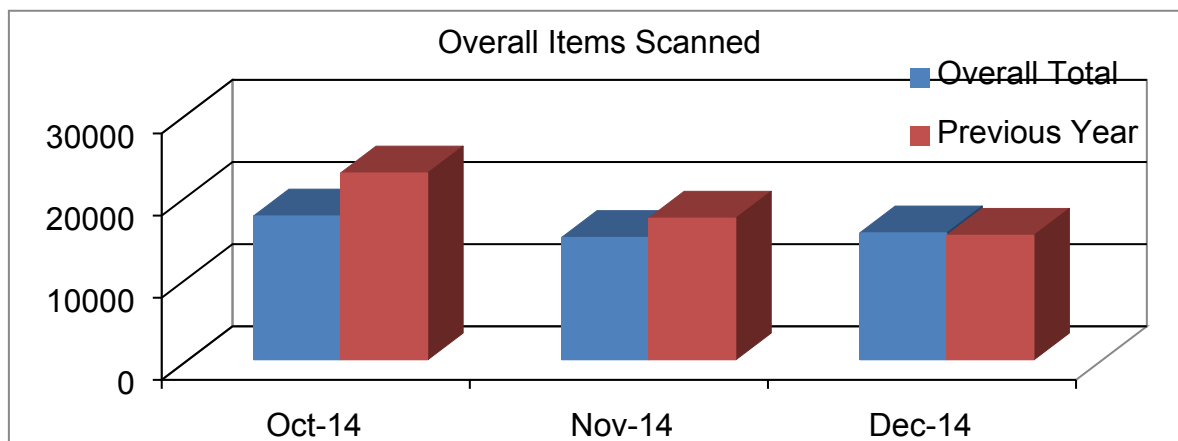

Data Quality Statistics
1 October 2014 – 31 December 2014

	Overall Total	Previous Year
October 2014	17512	22746
November 2014	14895	17249
December 2014	15452	15163

	Overall Scanned	Indexing errors	% error rate
October 2014	17512	33	0.19
November 2014	14895	20	0.13
December 2014	15452	22	0.14

	Monthly Total	Previous year
October 14	747	1483
November 14	804	1368
December 14	768	704

Microfiche Statistics

	Images Scanned	No of UPM Records updated
Oct-14	4832	211
Nov-14	7247	321
Dec-14	6735	286
